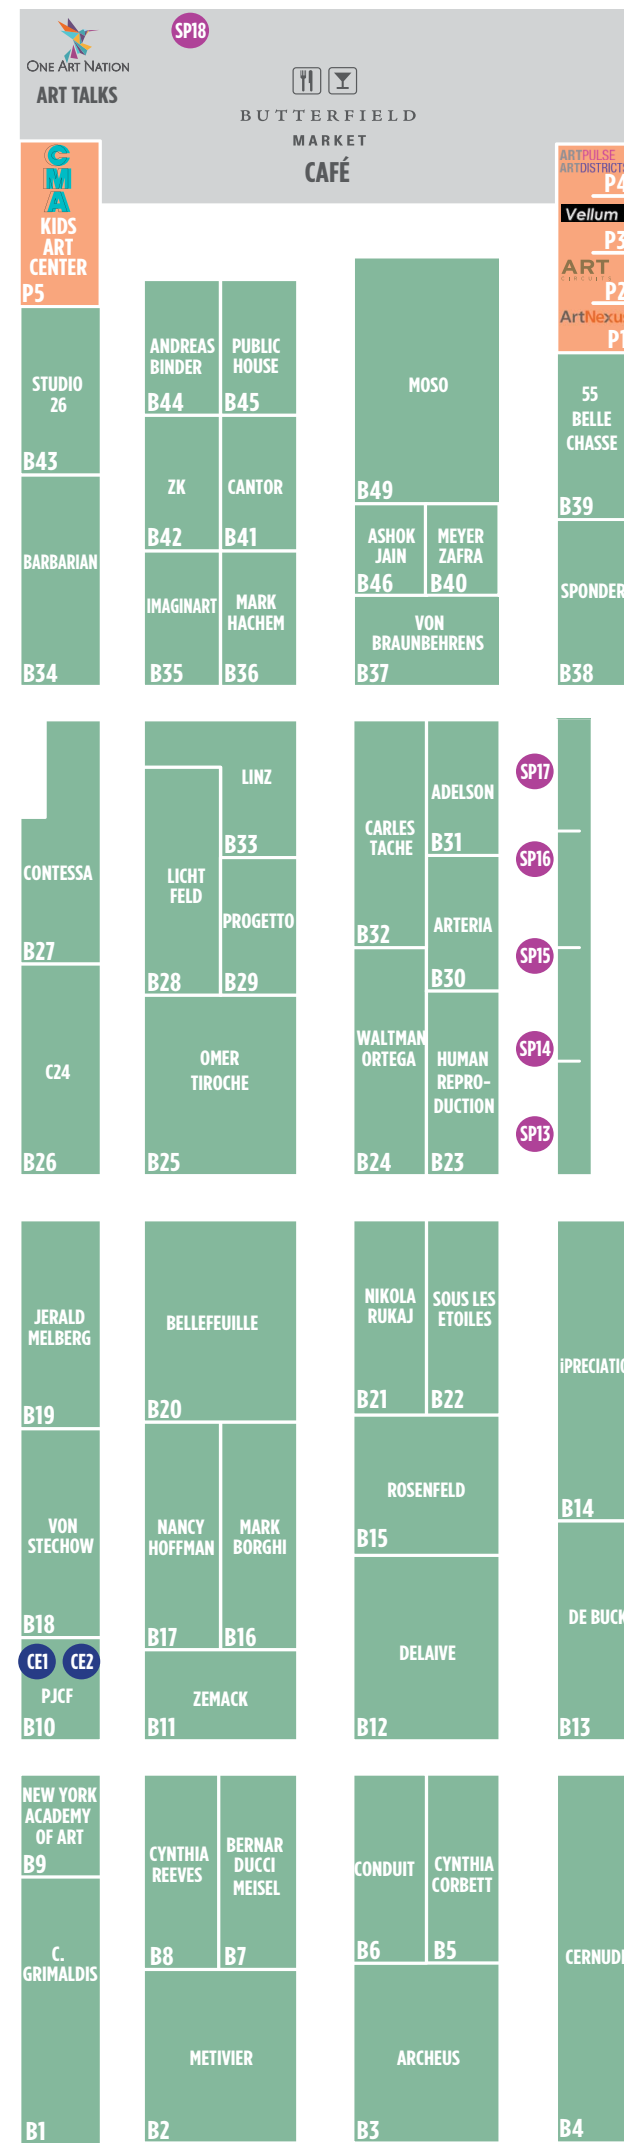

PARTNERS

Art Nexus..... P1	
Art Circuits/GMCVB..... P2	
Vellum..... P3	
Art Pulse/Art Districts..... P4	
Children's Museum of the Arts Kids Center..... P5	

GENERAL ADMISSION HOURS

Tuesday	May 3	5 pm - 8 pm
Wednesday	May 4	12 pm - 8 pm
Thursday	May 5	12 pm - 8 pm
Friday	May 6	12 pm - 8 pm
Saturday	May 7	12 pm - 8 pm
Sunday	May 8	12 pm - 6 pm

Courtesy shuttle service provided to Pier 94 from the Frieze Ferry at 35th Street during fair hours.