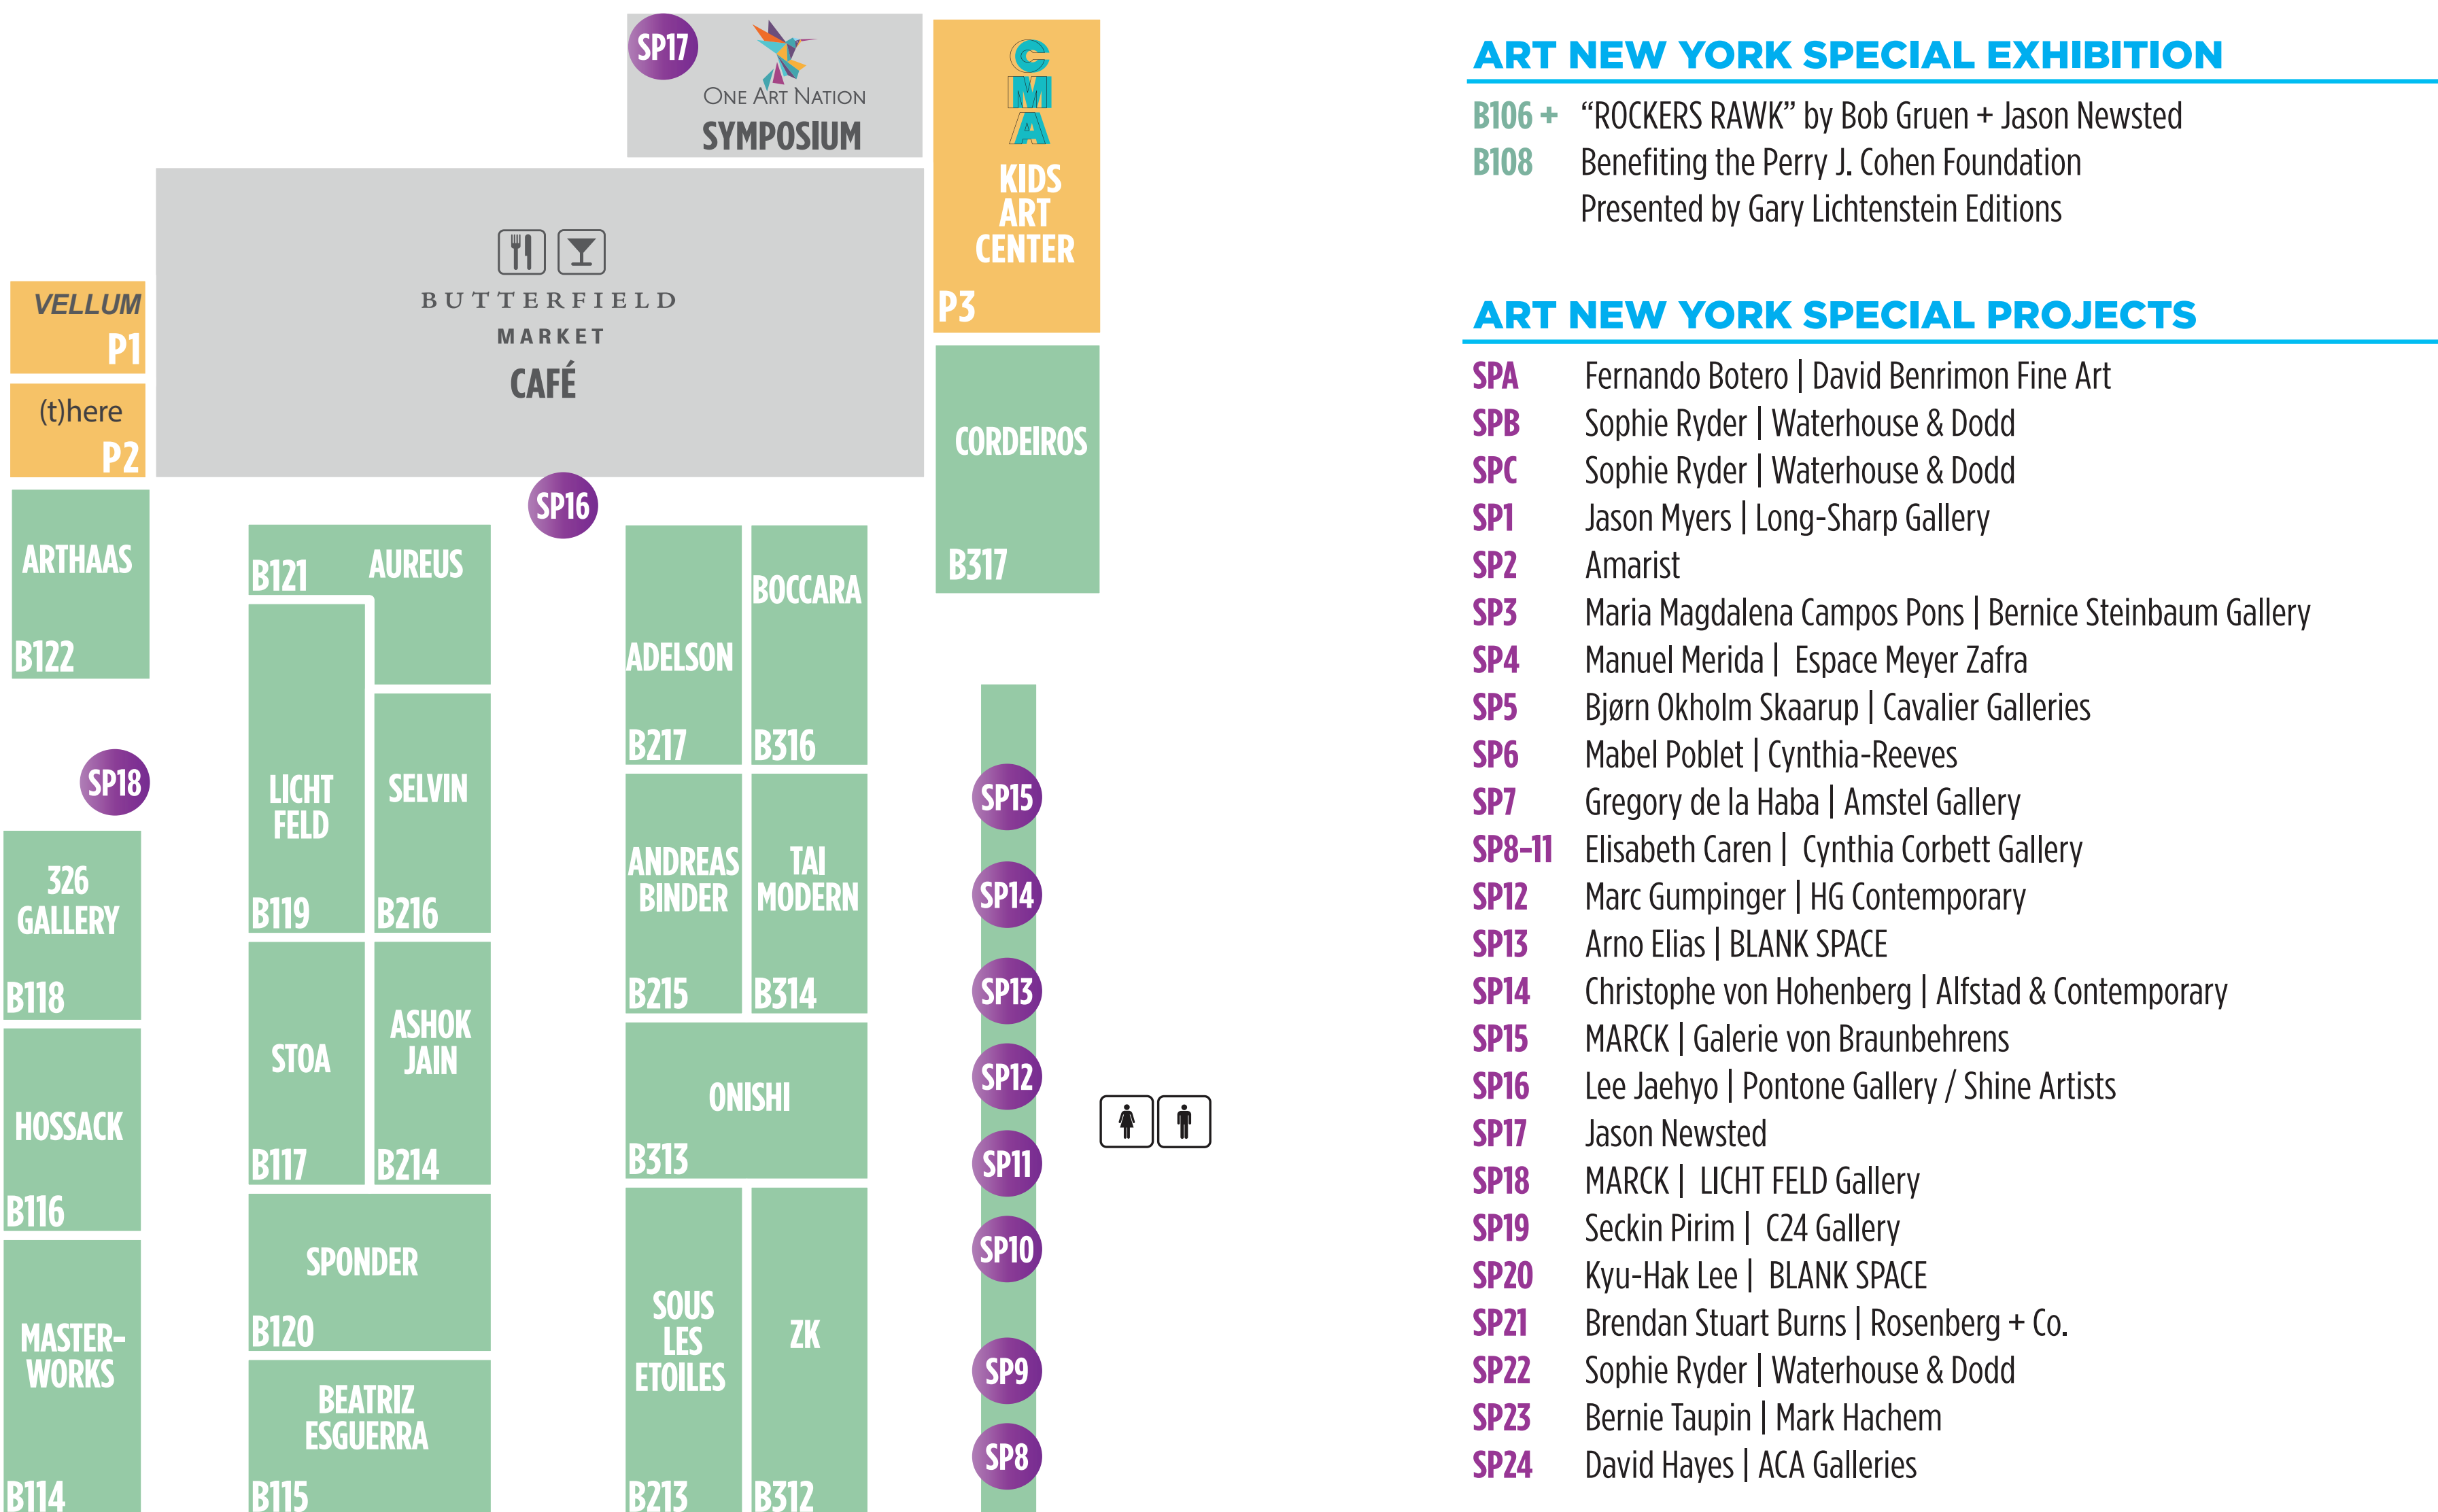

CONTEXT NEW YORK EXHIBITING GALLERIES

3 PUNTS GALERIA.....C403	Counterpoint Contemporary Fine Art.....C103	Juan Silió Gallery.....C307
532 Gallery Thomas Jaeckel.....C201	Donghwa Ode Gallery.....C109	K+Y.....C404
Acacia Gallery.....C100	GACI / Prak-Sis Contemporary Arts Association.....C102	LaCa Projects.....C202
Accola Griefen.....C200	GAGA Gallery.....C113	Lassiter Fine Art.....C304
AFFINITY ART.....C408	Galeria Casa Cuadrada.....C300	Lucia Mendoza.....C407
ART D'AURELLE.....C308	GALLERIA CA' D'ORO.....C209	Markowicz Fine Art.....C212
Asterisk.....C111	GALLERY BASTEJS.....C106	Richard Koh Fine Art.....C305
Black Book Gallery.....C207	galerie bruno massa.....C309	Sergott Contemporary Art.....C105
bo.lee gallery.....C410	Gallery Henocho.....C205	SKIPWITHS.....C401
Castle Fitzjohns Gallery.....C108	GALLERY LEE & BAE.....C101	Soul Art Space.....C101
Christopher Martin Gallery.....C412	Gallery Tableau.....C310	Studio Z1 Fine Art.....C213
Conde Contemporary.....C409	Gibbons & Nicholas.....C203	Tauvers Gallery International.....C104
Connect Contemporary.....C301	HEITSCH GALLERY.....C400	The Public House of Art.....C210
Contempop Gallery.....C406	HOHMANN.....C208	Twyla.....C303
Corey Helford Gallery.....C206	JoAnne Artman Gallery.....C211	

GENERAL ADMISSION HOURS

Wednesday	May 3	5 pm - 8 pm
Thursday	May 4	12 pm - 8 pm
Friday	May 5	12 pm - 8 pm
Saturday	May 6	12 pm - 8 pm
Sunday	May 7	12 pm - 6 pm

 Courtesy shuttle service provided to Pier 94 from the Frieze Ferry at 35th Street during fair hours.

CONTEXT new york

Pier 94

art new york

Pier 94
PRESENTED BY art miami

ART NEW YORK SPECIAL EXHIBITION

B106 + "ROCKERS RAWK" by Bob Gruen + Jason Newsted
B108 Benefiting the Perry J. Cohen Foundation
Presented by Gary Lichtenstein Editions