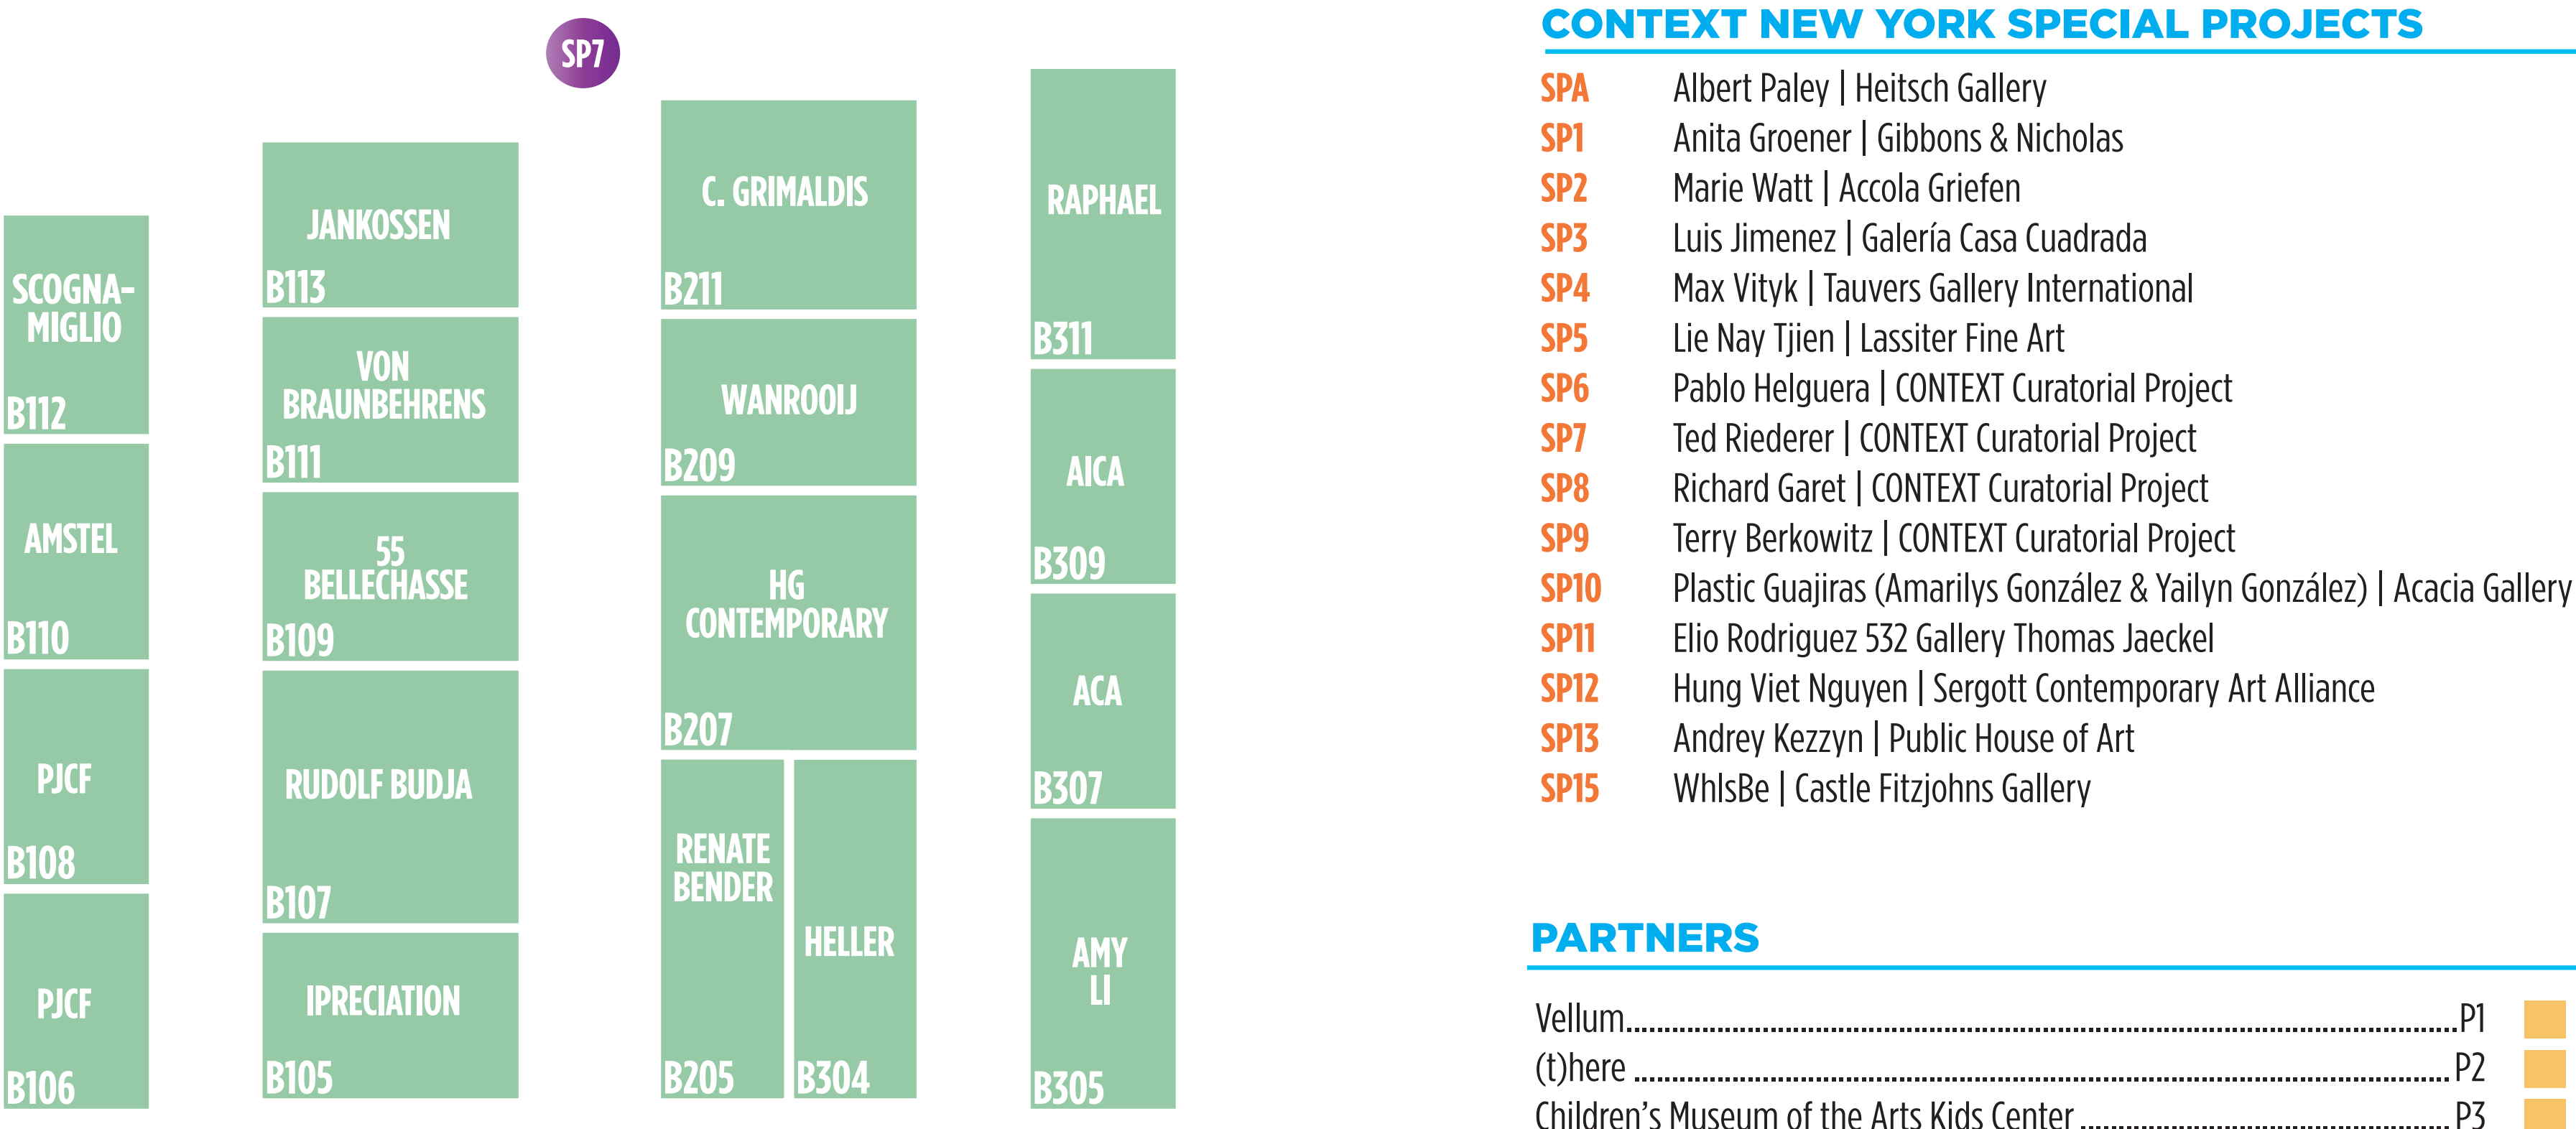

CONTEXT new york

Pier 94

art new york

Pier 94
PRESENTED BY art miami

ART NEW YORK SPECIAL EXHIBITION

B106 + "ROCKERS RAWK" by Bob Gruen + Jason Newsted
B108 Benefiting the Perry J. Cohen Foundation
Presented by Gary Lichtenstein Editions