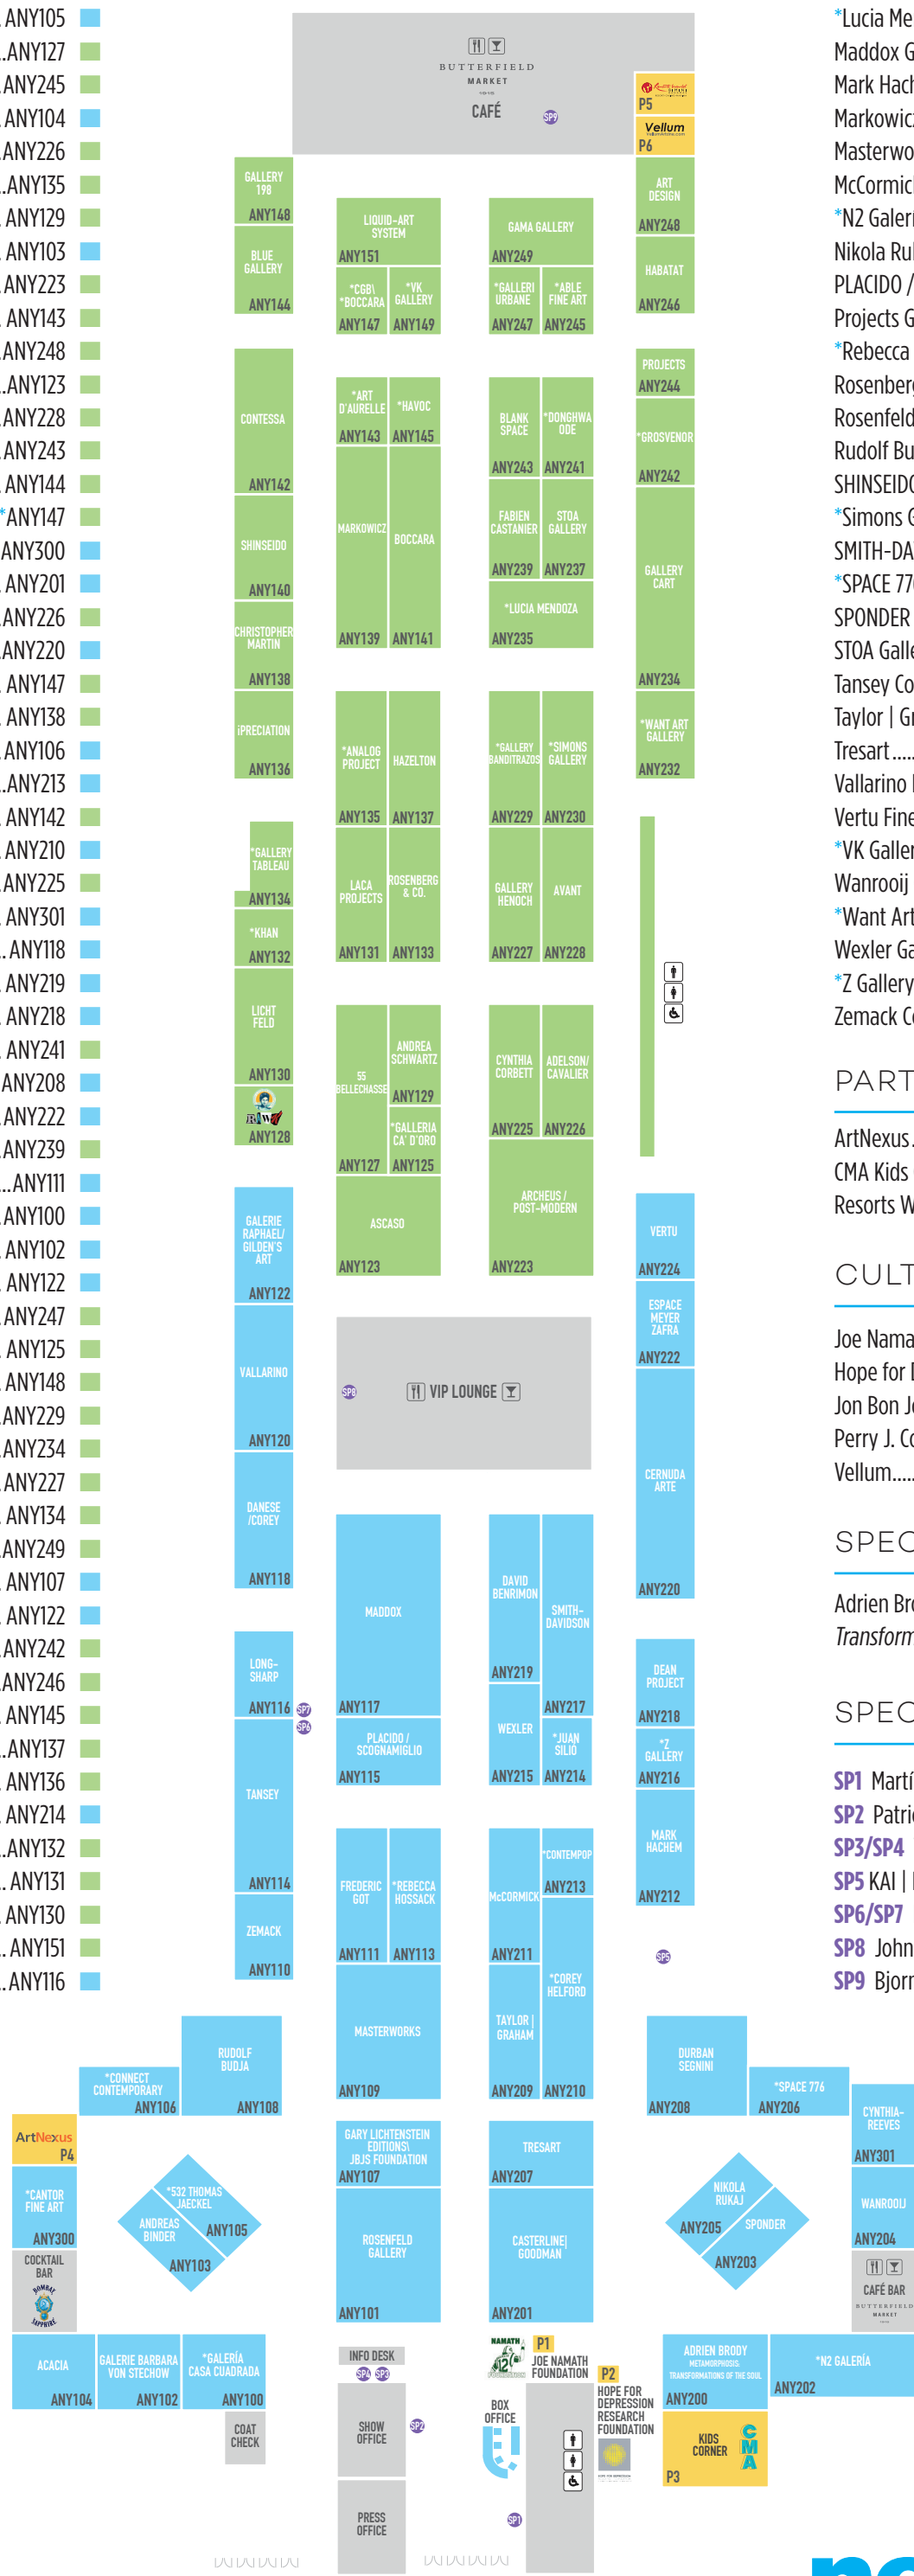

- *Lucia Mendoza..... ANY235
- Maddox Gallery..... ANY117
- Mark Hachem..... ANY212
- Markowicz Fine Art Gallery..... ANY139
- Masterworks Fine Art Gallery..... ANY109
- McCormick Gallery..... ANY211
- *N2 Galería..... ANY202
- Nikola Rukaj Gallery..... ANY205
- PLACIDO / SCOGNAMIGLIO..... ANY115
- Projects Gallery..... ANY244
- *Rebecca Hossack Art Gallery..... ANY113
- Rosenberg & Co..... ANY133
- Rosenfeld Gallery..... ANY101
- Rudolf Budja Gallery..... ANY108
- SHINSEIDO..... ANY140
- *Simons Gallery..... ANY230
- SMITH-DAVIDSON GALLERY..... ANY217
- *SPACE 776..... ANY206
- SPONDER GALLERY..... ANY203
- STOA Gallery..... ANY237
- Tansey Contemporary..... ANY114
- Taylor | Graham..... ANY209
- Tresart..... ANY207
- Vallarino Fine Art..... ANY120
- Vertu Fine Art..... ANY224
- *VK Gallery..... ANY149
- Wanrooij Gallery..... ANY204
- *Want Art Gallery..... ANY232
- Wexler Gallery..... ANY215
- *Z Gallery Arts..... ANY216
- Zemack Contemporary Art..... ANY110